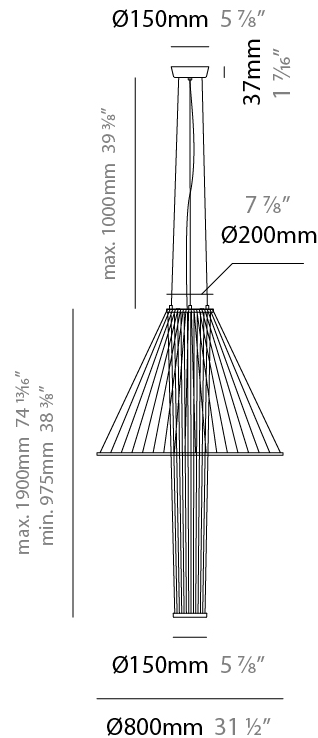

MEDUSA SUSPENSION

D111218-

base number Color
Temperature

1. To build a product code in our configurator select the specify button on the base model # product page
2. To build a manual product code on this datasheet choose from the options listed below in blue font and add the suffix to the base model #

GENERAL

Series: Medusa
Partner: Ole
Division: Design
Installation: Suspension
Product Type: Pendant
Mounting Location: Ceiling
Light Distribution: Adjustable

PHYSICAL

Shape: Abstract
Diameter (mm): 800
Diameter (in): 31 1/2
Height (mm): 975 - 1900
Height (in): 38 3/8
Max. Overall Height (mm): 2900
Max. Overall Height (in): 114 3/16
Fixture Finish: MBK
Holder Finish: BLK
Fixture Material: Fabric Cord / Metal
Primary Material: Fabric - Recycled
Cable Details: 1000mm/39 3/8" Transparent Cable
Upon Request: Other fabric cord colors available upon request (see downloadable finish chart)

ELECTRICAL

Lamp Type: LED
Input Wattage (W): 10
Dimming: Non-Dimmable
Driver Included: Yes
Driver Location: Integrated
Driver Type: Constant Current - Universal
Driver Class: Class 2
Input Voltage (V): 120
Constant Current (MA): 350

LED

Color Temperature (°K): 3000 / 4000
Max. Delivered Lumen (lm): 958 / 1003
CRI: >82 CRI
Lamp Life (hrs): 50000

OPTICAL

RATINGS AND CERTIFICATIONS

Certified By: Certified for North American Standards
IP rating: IP20

PROJECT
TYPE
SPECIFIER
QUANTITY
DATE